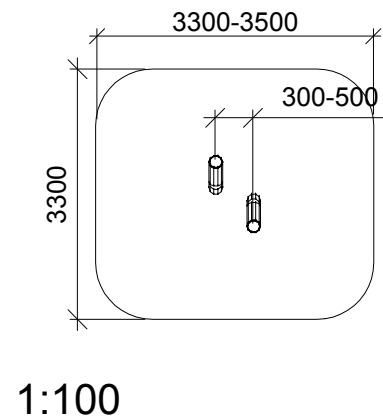

NORLEG	
Robinia Styler	
LE 20538	
25.02.2009	REV. 14.01.2016

< 600

≥ EN 1176

This drawing is the property of NORLEG and pursuant to current legislation may not be copied, transferred to or used by any third party. Should this drawing be used, a fee of 10% of the assumed contract price will be charged.

Parts list		
Mrk.	QTY	Part.no
1	2	180-200-2000

1:100