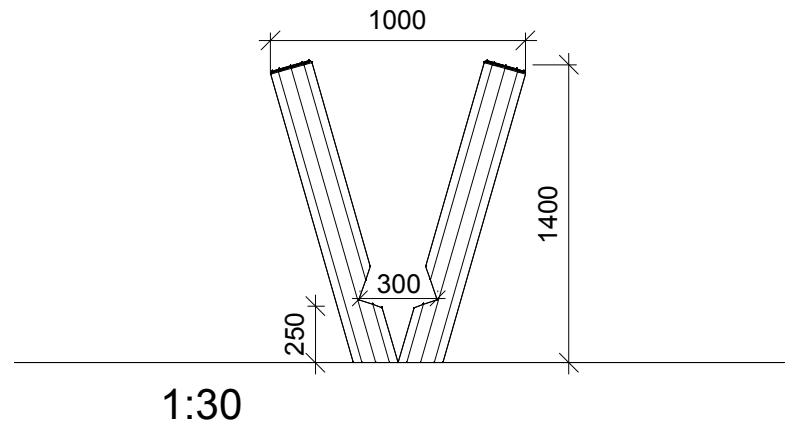

NORLEG	
Robinia Styler	
LE 20538	
25.02.2009	REV. 14.01.2016

< 600

≥ EN 1176

This drawing is the property of NORLEG and pursuant to current legislation may not be copied, transferred to or used by any third party. Should this drawing be used, a fee of 10% of the assumed contract price will be charged.

Parts list		
Mrk.	QTY	Part.no
1	2	180-200-2000

1:100