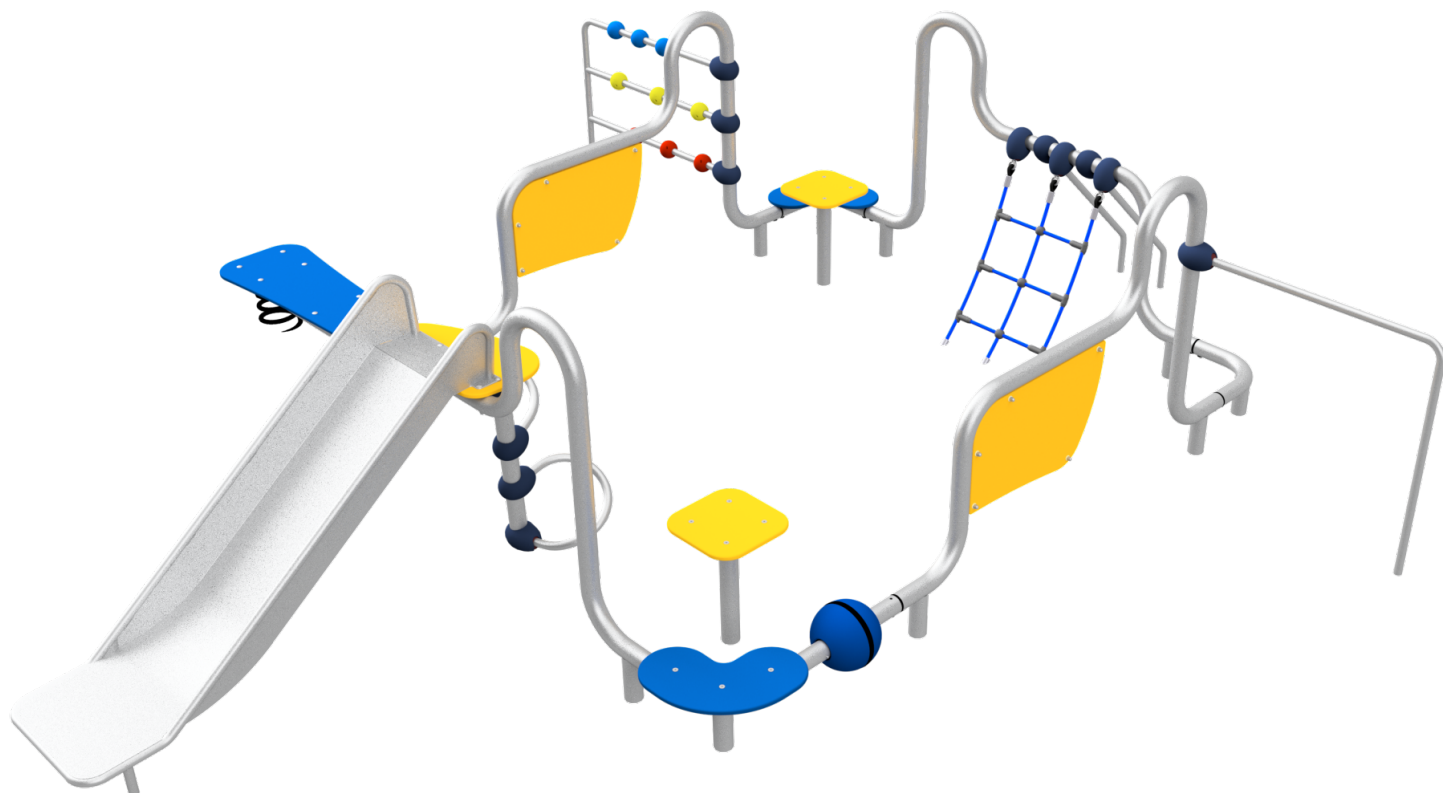

Pionier

PNRE000.402

Playchain 402

ADRES Hyacintstraat 2, 4255 HX Nieuwendijk

TEL +31 (0)183 40 23 66

MAIL export@boerplay.com

© 2023 **BOERPLAY**